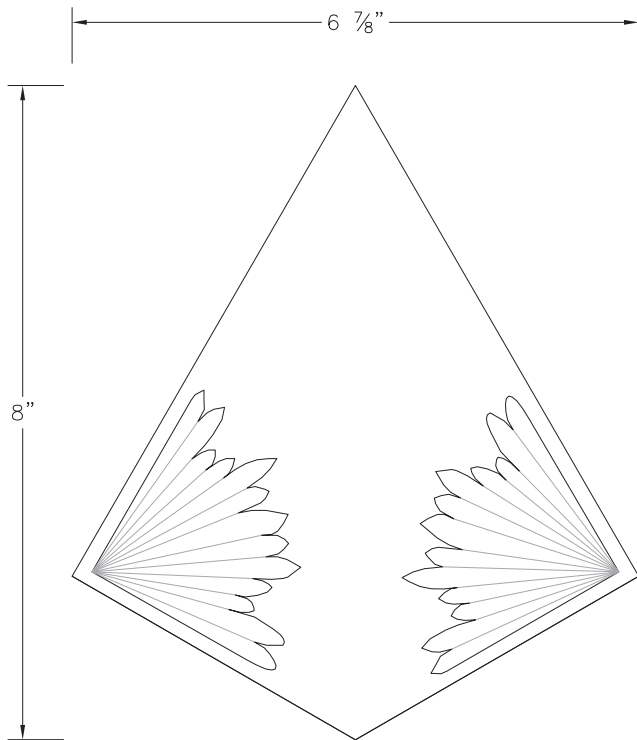

STAR
TILE

FAN AQUILONE

FAN

AQUILONE

SPECIFICATIONS

INFORMATION

Material:
Ceramic - Stoneware, White Body.

Application:
Interior/Exterior, Wall, Ceiling, Pool.

Pattern Options:
Fan can be laid out in two patterns. When combined with a field tile this style has over ten possible layouts.

Previous Page:
Aquilone Fan in White. Actual Size.

GLAZES

CONTACT

General:
✉ info@startile.la  [@startile.la](https://www.instagram.com/startile.la)