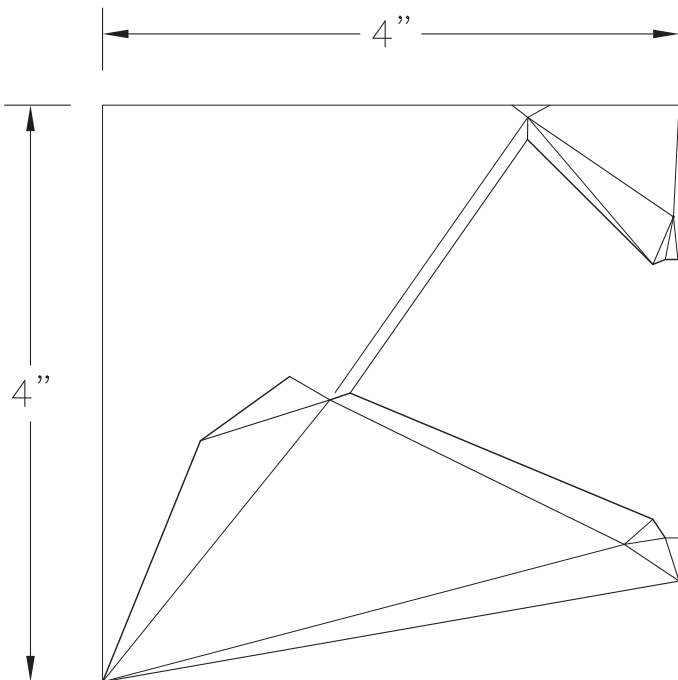

STAR
TILE

FE -J FRACTURED EARTH

FE - J

FRACTURED EARTH

SPECIFICATIONS

INFORMATION

Material:
Ceramic - Stoneware, White Body.

Application:
Interior/Exterior, Wall, Ceiling, Pool.

Pattern Options:
FE - J can be laid out in eight patterns. When combined with a field tile this style has over twenty possible layouts.

Previous Page:
FE - J in Static. Actual Size.

GLAZES

CONTACT

General:
✉ info@startile.la  [@startile.la](https://www.instagram.com/startile.la)