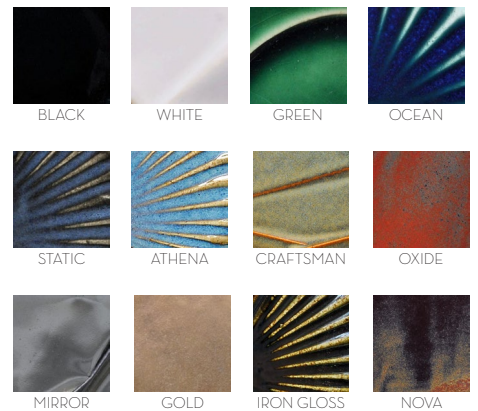

STAR
TILE

FE -J FRACTURED EARTH

FE - J

FRACTURED EARTH

SPECIFICATIONS

INFORMATION

Material:
Ceramic - Stoneware, White Body.

Application:
Interior/Exterior, Wall, Ceiling, Pool.

Pattern Options:
FE - J can be laid out in eight patterns. When combined with a field tile this style has over twenty possible layouts.

Previous Page:
FE - J in Static. Actual Size.

GLAZES

CONTACT

General:
✉ info@startile.la  [@startile.la](https://www.instagram.com/startile.la)