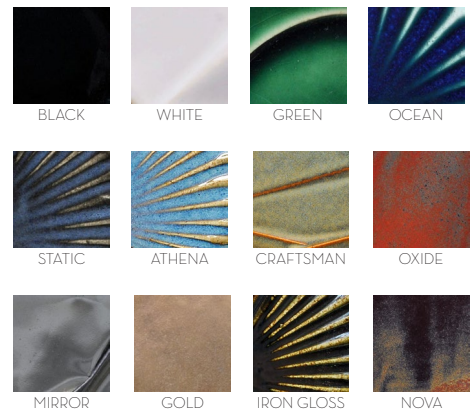

GLAZES

CONTACT

General:
✉ info@startile.la   📷 [@startile.la](https://www.instagram.com/startile.la)

Sales:
UNA MALAN
822 n. la cienega blvd.
los angeles, ca 90069
t: 424 335 0277
e: contact@unamalan.com