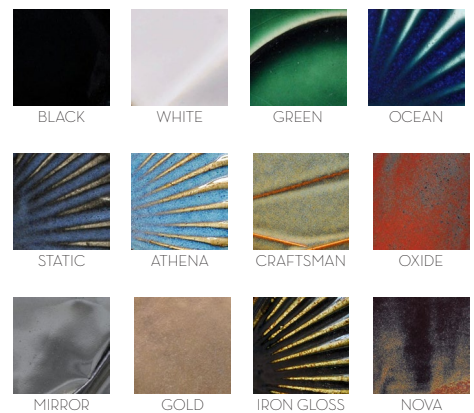

GLAZES

CONTACT

General:
✉ info@startile.la   [@startile.la](https://www.instagram.com/startile.la)

Sales:
UNA MALAN
822 n. la cienega blvd.
los angeles, ca 90069
t: 424 335 0277
e: contact@unamalan.com