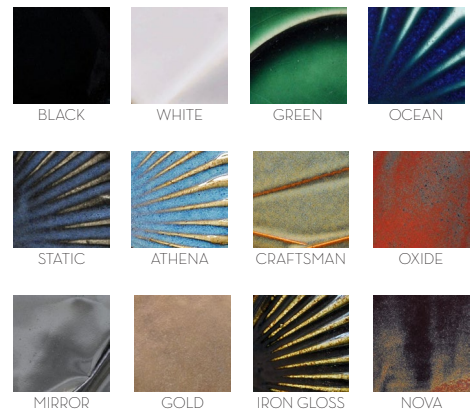

GLAZES

CONTACT

General:
✉ info@startile.la   [@startile.la](https://www.instagram.com/startile.la)

Sales:
UNA MALAN
822 n. la cienega blvd.
los angeles, ca 90069
t: 424 335 0277
e: contact@unamalan.com