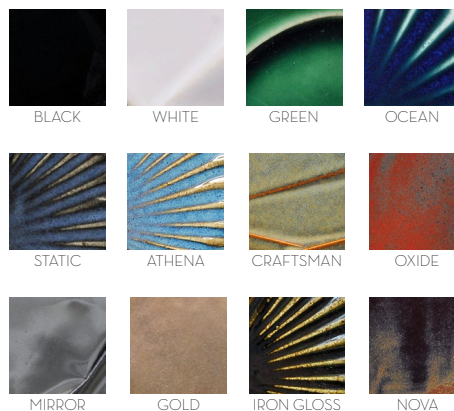

GLAZES

CONTACT

General:
✉ info@startile.la   📷 [@startile.la](https://www.instagram.com/startile.la)

Sales:
UNA MALAN
822 n. la cienega blvd.
los angeles, ca 90069
t: 424 335 0277
e: contact@unamalan.com