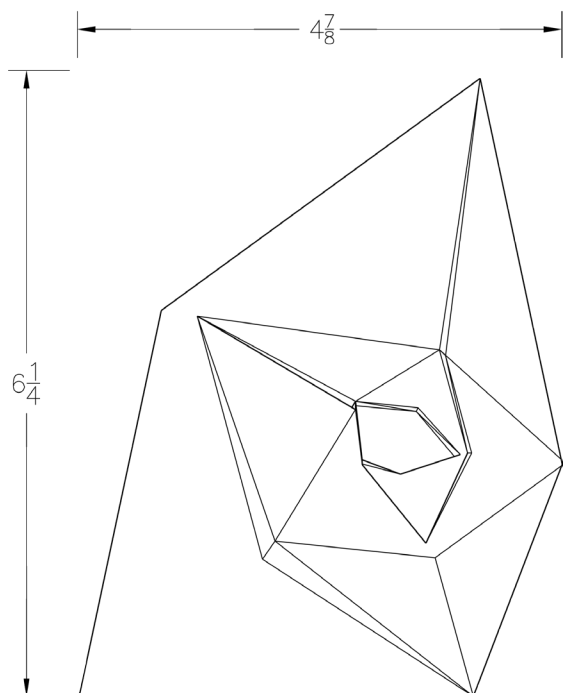

STAR
TILE

REMUS RECURSIVE ROMA

REMUS RECURSIVE

ROMA

SPECIFICATIONS

INFORMATION

Material:
Ceramic - Stoneware, White Body.

Application:
Interior/Exterior, Wall, Ceiling, Pool.

Pattern Options:
Remus Recursive is paired with any Romulus tile creating one unique pattern with multiple variations.

Previous Page:
Remus Recursive in Static. Actual Size.

GLAZES

CONTACT

General:
✉ info@startile.la 📷 [@startile.la](https://www.instagram.com/startile.la)