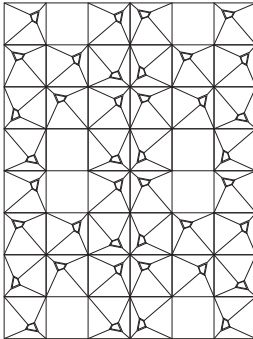

SQUARE Series

FRACTURED EARTH - E

SQ FRACTURED EARTH - E

SQ FIELD

Material:
Ceramic Stoneware
White Body

Dimensions:
4in x 4in

Application:
Interior/Exterior, Wall,
Ceiling

SQUARE Series

FRACTURED EARTH - J

SQ FRACTURED EARTH - J

SQ FIELD

Material:
Ceramic Stoneware
White Body

Dimensions:
4in x 4in

Application:
Interior/Exterior, Wall,
Ceiling

SQUARE Series

FRACTURED EARTH - S

SQ FRACTURED EARTH - S

SQ FIELD

Material:
Ceramic Stoneware
White Body

Dimensions:
4in x 4in

Application:
Interior/Exterior, Wall,
Ceiling

SQUARE Series

FRACTURED EARTH - K

SQ FRACTUED EARTH - K

SQ FIELD

Material:
Ceramic Stoneware
White Body

Dimensions:
4in x 4in

Application:
Interior/Exterior, Wall,
Ceiling