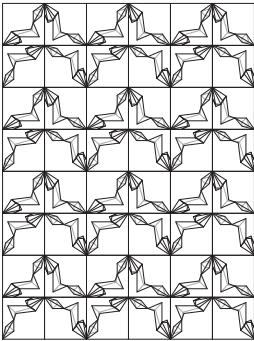

SQUARE Series

FRACTURED EARTH - E

SQ FRACTURED EARTH - E

SQ FIELD

Material:
Ceramic Stoneware
White Body

Dimensions:
4in x 4in

Application:
Interior/Exterior, Wall,
Ceiling

SQUARE Series

FRACTURED EARTH - J

SQ FRACTURED EARTH - J

SQ FIELD

Material:
Ceramic Stoneware
White Body

Dimensions:
4in x 4in

Application:
Interior/Exterior, Wall,
Ceiling

SQUARE Series

FRACTURED EARTH - S

SQ FRACTURED EARTH - S

SQ FIELD

Material:
Ceramic Stoneware
White Body

Dimensions:
4in x 4in

Application:
Interior/Exterior, Wall,
Ceiling

SQUARE Series

FRACTURED EARTH - K

SQ FRACTUED EARTH - K

SQ FIELD

Material:
Ceramic Stoneware
White Body

Dimensions:
4in x 4in

Application:
Interior/Exterior, Wall,
Ceiling