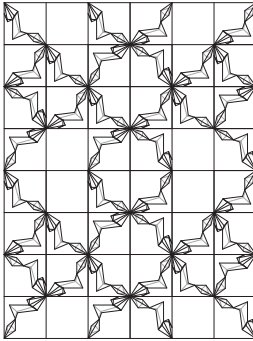

SQUARE Series

FRACTURED EARTH - E

SQ FRACTURED EARTH - E

SQ FIELD

Material:
Ceramic Stoneware
White Body

Dimensions:
4in x 4in

Application:
Interior/Exterior, Wall,
Ceiling

SQUARE Series

FRACTURED EARTH - J

SQ FRACTURED EARTH - J

SQ FIELD

Material:
Ceramic Stoneware
White Body

Dimensions:
4in x 4in

Application:
Interior/Exterior, Wall,
Ceiling

SQUARE Series

FRACTURED EARTH - S

SQ FRACTURED EARTH - S

SQ FIELD

Material:
Ceramic Stoneware
White Body

Dimensions:
4in x 4in

Application:
Interior/Exterior, Wall,
Ceiling

SQUARE Series

FRACTURED EARTH - K

SQ FRACTUED EARTH - K

SQ FIELD

Material:
Ceramic Stoneware
White Body

Dimensions:
4in x 4in

Application:
Interior/Exterior, Wall,
Ceiling