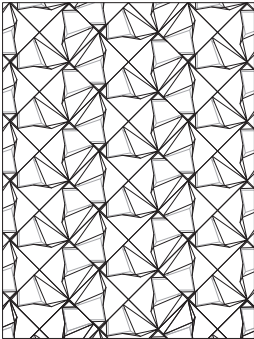

SQUARE Series

FRACTURED EARTH - E

SQ FRACTURED EARTH - E

SQ FIELD

Material:
Ceramic Stoneware
White Body

Dimensions:
4in x 4in

Application:
Interior/Exterior, Wall,
Ceiling

SQUARE Series

FRACTURED EARTH - J

SQ FRACTURED EARTH - J

SQ FIELD

Material:
Ceramic Stoneware
White Body

Dimensions:
4in x 4in

Application:
Interior/Exterior, Wall,
Ceiling

SQUARE Series

FRACTURED EARTH - S

SQ FRACTURED EARTH - S

SQ FIELD

Material:
Ceramic Stoneware
White Body

Dimensions:
4in x 4in

Application:
Interior/Exterior, Wall,
Ceiling

SQUARE Series

FRACTURED EARTH - K

SQ FRACTUED EARTH - K

SQ FIELD

Material:
Ceramic Stoneware
White Body

Dimensions:
4in x 4in

Application:
Interior/Exterior, Wall,
Ceiling