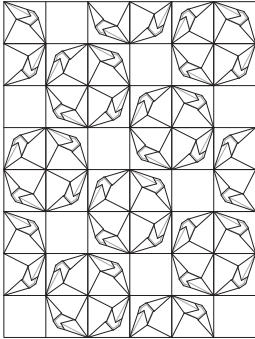

SQUARE Series

FRACTURED EARTH - E

SQ FRACTURED EARTH - E

SQ FIELD

Material:
Ceramic Stoneware
White Body

Dimensions:
4in x 4in

Application:
Interior/Exterior, Wall,
Ceiling

SQUARE Series

FRACTURED EARTH - J

SQ FRACTURED EARTH - J

SQ FIELD

Material:
Ceramic Stoneware
White Body

Dimensions:
4in x 4in

Application:
Interior/Exterior, Wall,
Ceiling

SQUARE Series

FRACTURED EARTH - S

SQ FRACTURED EARTH - S

SQ FIELD

Material:
Ceramic Stoneware
White Body

Dimensions:
4in x 4in

Application:
Interior/Exterior, Wall,
Ceiling

SQUARE Series

FRACTURED EARTH - K

SQ FRACTUED EARTH - K

SQ FIELD

Material:
Ceramic Stoneware
White Body

Dimensions:
4in x 4in

Application:
Interior/Exterior, Wall,
Ceiling