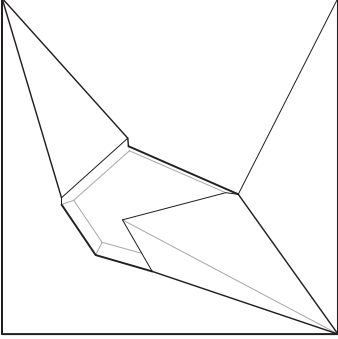

SQUARE Series

FRACTURED EARTH - E

SQ FRACTURED EARTH - E

SQ FIELD

Material:
Ceramic Stoneware
White Body

Dimensions:
4in x 4in

Application:
Interior/Exterior, Wall,
Ceiling

SQUARE Series

FRACTURED EARTH - J

SQ FRACTURED EARTH - J

SQ FIELD

Material:
Ceramic Stoneware
White Body

Dimensions:
4in x 4in

Application:
Interior/Exterior, Wall,
Ceiling

SQUARE Series

FRACTURED EARTH - S

SQ FRACTURED EARTH - S

SQ FIELD

Material:
Ceramic Stoneware
White Body

Dimensions:
4in x 4in

Application:
Interior/Exterior, Wall,
Ceiling

SQUARE Series

FRACTURED EARTH - K

SQ FRACTUED EARTH - K

SQ FIELD

Material:
Ceramic Stoneware
White Body

Dimensions:
4in x 4in

Application:
Interior/Exterior, Wall,
Ceiling