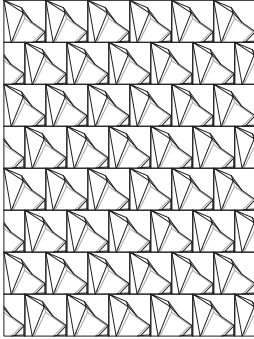

SQUARE Series

FRACTURED EARTH - E

SQ FRACTURED EARTH - E

SQ FIELD

Material:
Ceramic Stoneware
White Body

Dimensions:
4in x 4in

Application:
Interior/Exterior, Wall,
Ceiling

SQUARE Series

FRACTURED EARTH - J

SQ FRACTURED EARTH - J

SQ FIELD

Material:
Ceramic Stoneware
White Body

Dimensions:
4in x 4in

Application:
Interior/Exterior, Wall,
Ceiling

SQUARE Series

FRACTURED EARTH - S

SQ FRACTURED EARTH - S

SQ FIELD

Material:
Ceramic Stoneware
White Body

Dimensions:
4in x 4in

Application:
Interior/Exterior, Wall,
Ceiling

SQUARE Series

FRACTURED EARTH - K

SQ FRACTUED EARTH - K

SQ FIELD

Material:
Ceramic Stoneware
White Body

Dimensions:
4in x 4in

Application:
Interior/Exterior, Wall,
Ceiling