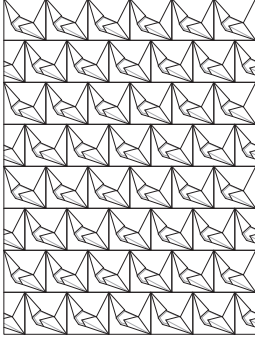

SQUARE Series

FRACTURED EARTH - E

SQ FRACTURED EARTH - E

SQ FIELD

Material:
Ceramic Stoneware
White Body

Dimensions:
4in x 4in

Application:
Interior/Exterior, Wall,
Ceiling

SQUARE Series

FRACTURED EARTH - J

SQ FRACTURED EARTH - J

SQ FIELD

Material:
Ceramic Stoneware
White Body

Dimensions:
4in x 4in

Application:
Interior/Exterior, Wall,
Ceiling

SQUARE Series

FRACTURED EARTH - S

SQ FRACTURED EARTH - S

SQ FIELD

Material:
Ceramic Stoneware
White Body

Dimensions:
4in x 4in

Application:
Interior/Exterior, Wall,
Ceiling

SQUARE Series

FRACTURED EARTH - K

SQ FRACTUED EARTH - K

SQ FIELD

Material:
Ceramic Stoneware
White Body

Dimensions:
4in x 4in

Application:
Interior/Exterior, Wall,
Ceiling