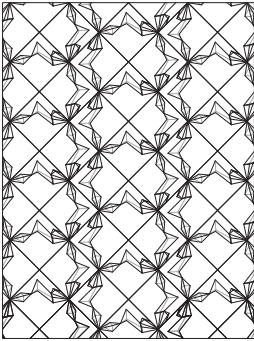

SQUARE Series

FRACTURED EARTH - E

SQ FRACTURED EARTH - E

SQ FIELD

Material:
Ceramic Stoneware
White Body

Dimensions:
4in x 4in

Application:
Interior/Exterior, Wall,
Ceiling

SQUARE Series

FRACTURED EARTH - J

SQ FRACTURED EARTH - J

SQ FIELD

Material:
Ceramic Stoneware
White Body

Dimensions:
4in x 4in

Application:
Interior/Exterior, Wall,
Ceiling

SQUARE Series

FRACTURED EARTH - S

SQ FRACTURED EARTH - S

SQ FIELD

Material:
Ceramic Stoneware
White Body

Dimensions:
4in x 4in

Application:
Interior/Exterior, Wall,
Ceiling

SQUARE Series

FRACTURED EARTH - K

SQ FRACTUED EARTH - K

SQ FIELD

Material:
Ceramic Stoneware
White Body

Dimensions:
4in x 4in

Application:
Interior/Exterior, Wall,
Ceiling