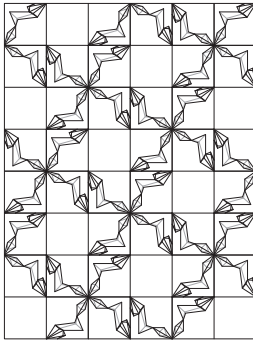

SQUARE Series

FRACTURED EARTH - E

SQ FRACTURED EARTH - E

SQ FIELD

Material:
Ceramic Stoneware
White Body

Dimensions:
4in x 4in

Application:
Interior/Exterior, Wall,
Ceiling

SQUARE Series

FRACTURED EARTH - J

SQ FRACTURED EARTH - J

SQ FIELD

Material:
Ceramic Stoneware
White Body

Dimensions:
4in x 4in

Application:
Interior/Exterior, Wall,
Ceiling

SQUARE Series

FRACTURED EARTH - S

SQ FRACTURED EARTH - S

SQ FIELD

Material:
Ceramic Stoneware
White Body

Dimensions:
4in x 4in

Application:
Interior/Exterior, Wall,
Ceiling

SQUARE Series

FRACTURED EARTH - K

SQ FRACTUED EARTH - K

SQ FIELD

Material:
Ceramic Stoneware
White Body

Dimensions:
4in x 4in

Application:
Interior/Exterior, Wall,
Ceiling