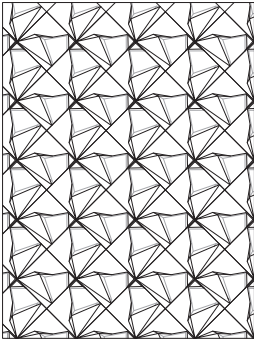

SQUARE Series

FRACTURED EARTH - E

SQ FRACTURED EARTH - E

SQ FIELD

Material:
Ceramic Stoneware
White Body

Dimensions:
4in x 4in

Application:
Interior/Exterior, Wall,
Ceiling

SQUARE Series

FRACTURED EARTH - J

SQ FRACTURED EARTH - J

SQ FIELD

Material:
Ceramic Stoneware
White Body

Dimensions:
4in x 4in

Application:
Interior/Exterior, Wall,
Ceiling

SQUARE Series

FRACTURED EARTH - S

SQ FRACTURED EARTH - S

SQ FIELD

Material:
Ceramic Stoneware
White Body

Dimensions:
4in x 4in

Application:
Interior/Exterior, Wall,
Ceiling

SQUARE Series

FRACTURED EARTH - K

SQ FRACTUED EARTH - K

SQ FIELD

Material:
Ceramic Stoneware
White Body

Dimensions:
4in x 4in

Application:
Interior/Exterior, Wall,
Ceiling