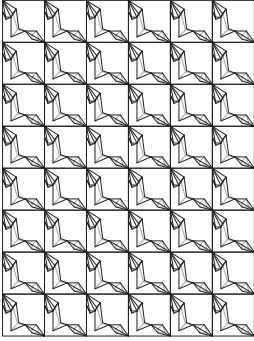

SQUARE Series

FRACTURED EARTH - E

SQ FRACTURED EARTH - E

SQ FIELD

Material:
Ceramic Stoneware
White Body

Dimensions:
4in x 4in

Application:
Interior/Exterior, Wall,
Ceiling

SQUARE Series

FRACTURED EARTH - J

SQ FRACTURED EARTH - J

SQ FIELD

Material:
Ceramic Stoneware
White Body

Dimensions:
4in x 4in

Application:
Interior/Exterior, Wall,
Ceiling

SQUARE Series

FRACTURED EARTH - S

SQ FRACTURED EARTH - S

SQ FIELD

Material:
Ceramic Stoneware
White Body

Dimensions:
4in x 4in

Application:
Interior/Exterior, Wall,
Ceiling

SQUARE Series

FRACTURED EARTH - K

SQ FRACTUED EARTH - K

SQ FIELD

Material:
Ceramic Stoneware
White Body

Dimensions:
4in x 4in

Application:
Interior/Exterior, Wall,
Ceiling