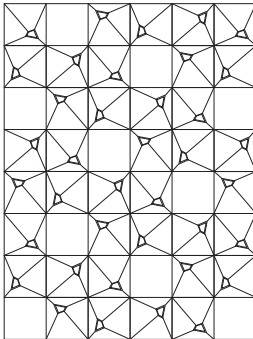

SQUARE Series

FRACTURED EARTH - E

SQ FRACTURED EARTH - E

SQ FIELD

Material:
Ceramic Stoneware
White Body

Dimensions:
4in x 4in

Application:
Interior/Exterior, Wall,
Ceiling

SQUARE Series

FRACTURED EARTH - J

SQ FRACTURED EARTH - J

SQ FIELD

Material:
Ceramic Stoneware
White Body

Dimensions:
4in x 4in

Application:
Interior/Exterior, Wall,
Ceiling

SQUARE Series

FRACTURED EARTH - S

SQ FRACTURED EARTH - S

SQ FIELD

Material:
Ceramic Stoneware
White Body

Dimensions:
4in x 4in

Application:
Interior/Exterior, Wall,
Ceiling

SQUARE Series

FRACTURED EARTH - K

SQ FRACTUED EARTH - K

SQ FIELD

Material:
Ceramic Stoneware
White Body

Dimensions:
4in x 4in

Application:
Interior/Exterior, Wall,
Ceiling