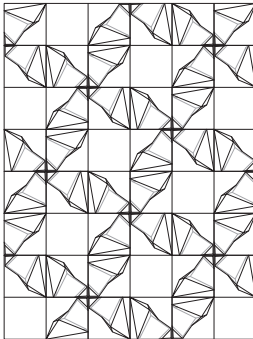

SQUARE Series

FRACTURED EARTH - E

SQ FRACTURED EARTH - E

SQ FIELD

Material:
Ceramic Stoneware
White Body

Dimensions:
4in x 4in

Application:
Interior/Exterior, Wall,
Ceiling

SQUARE Series

FRACTURED EARTH - J

SQ FRACTURED EARTH - J

SQ FIELD

Material:
Ceramic Stoneware
White Body

Dimensions:
4in x 4in

Application:
Interior/Exterior, Wall,
Ceiling

SQUARE Series

FRACTURED EARTH - S

SQ FRACTURED EARTH - S

SQ FIELD

Material:
Ceramic Stoneware
White Body

Dimensions:
4in x 4in

Application:
Interior/Exterior, Wall,
Ceiling

SQUARE Series

FRACTURED EARTH - K

SQ FRACTUED EARTH - K

SQ FIELD

Material:
Ceramic Stoneware
White Body

Dimensions:
4in x 4in

Application:
Interior/Exterior, Wall,
Ceiling