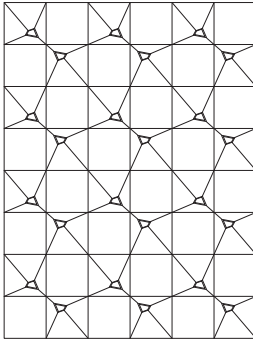

SQUARE Series

FRACTURED EARTH - E

SQ FRACTURED EARTH - E

SQ FIELD

Material:
Ceramic Stoneware
White Body

Dimensions:
4in x 4in

Application:
Interior/Exterior, Wall,
Ceiling

SQUARE Series

FRACTURED EARTH - J

SQ FRACTURED EARTH - J

SQ FIELD

Material:
Ceramic Stoneware
White Body

Dimensions:
4in x 4in

Application:
Interior/Exterior, Wall,
Ceiling

SQUARE Series

FRACTURED EARTH - S

SQ FRACTURED EARTH - S

SQ FIELD

Material:
Ceramic Stoneware
White Body

Dimensions:
4in x 4in

Application:
Interior/Exterior, Wall,
Ceiling

SQUARE Series

FRACTURED EARTH - K

SQ FRACTUED EARTH - K

SQ FIELD

Material:
Ceramic Stoneware
White Body

Dimensions:
4in x 4in

Application:
Interior/Exterior, Wall,
Ceiling