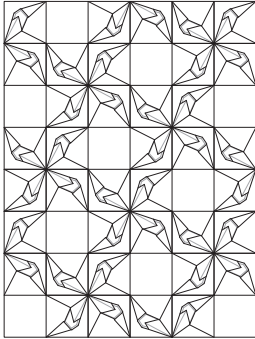

SQUARE Series

FRACTURED EARTH - E

SQ FRACTURED EARTH - E

SQ FIELD

Material:
Ceramic Stoneware
White Body

Dimensions:
4in x 4in

Application:
Interior/Exterior, Wall,
Ceiling

SQUARE Series

FRACTURED EARTH - J

SQ FRACTURED EARTH - J

SQ FIELD

Material:
Ceramic Stoneware
White Body

Dimensions:
4in x 4in

Application:
Interior/Exterior, Wall,
Ceiling

SQUARE Series

FRACTURED EARTH - S

SQ FRACTURED EARTH - S

SQ FIELD

Material:
Ceramic Stoneware
White Body

Dimensions:
4in x 4in

Application:
Interior/Exterior, Wall,
Ceiling

SQUARE Series

FRACTURED EARTH - K

SQ FRACTUED EARTH - K

SQ FIELD

Material:
Ceramic Stoneware
White Body

Dimensions:
4in x 4in

Application:
Interior/Exterior, Wall,
Ceiling