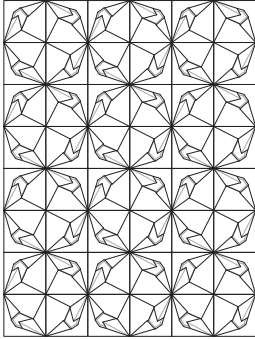

SQUARE Series

FRACTURED EARTH - E

SQ FRACTURED EARTH - E

SQ FIELD

Material:
Ceramic Stoneware
White Body

Dimensions:
4in x 4in

Application:
Interior/Exterior, Wall,
Ceiling

SQUARE Series

FRACTURED EARTH - J

SQ FRACTURED EARTH - J

SQ FIELD

Material:
Ceramic Stoneware
White Body

Dimensions:
4in x 4in

Application:
Interior/Exterior, Wall,
Ceiling

SQUARE Series

FRACTURED EARTH - S

SQ FRACTURED EARTH - S

SQ FIELD

Material:
Ceramic Stoneware
White Body

Dimensions:
4in x 4in

Application:
Interior/Exterior, Wall,
Ceiling

SQUARE Series

FRACTURED EARTH - K

SQ FRACTUED EARTH - K

SQ FIELD

Material:
Ceramic Stoneware
White Body

Dimensions:
4in x 4in

Application:
Interior/Exterior, Wall,
Ceiling