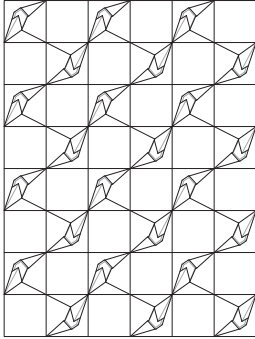

SQUARE Series

FRACTURED EARTH - E

SQ FRACTURED EARTH - E

SQ FIELD

Material:
Ceramic Stoneware
White Body

Dimensions:
4in x 4in

Application:
Interior/Exterior, Wall,
Ceiling

SQUARE Series

FRACTURED EARTH - J

SQ FRACTURED EARTH - J

SQ FIELD

Material:
Ceramic Stoneware
White Body

Dimensions:
4in x 4in

Application:
Interior/Exterior, Wall,
Ceiling

SQUARE Series

FRACTURED EARTH - S

SQ FRACTURED EARTH - S

SQ FIELD

Material:
Ceramic Stoneware
White Body

Dimensions:
4in x 4in

Application:
Interior/Exterior, Wall,
Ceiling

SQUARE Series

FRACTURED EARTH - K

SQ FRACTUED EARTH - K

SQ FIELD

Material:
Ceramic Stoneware
White Body

Dimensions:
4in x 4in

Application:
Interior/Exterior, Wall,
Ceiling