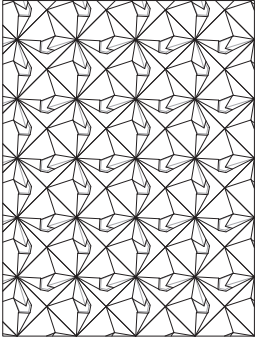

SQUARE Series

FRACTURED EARTH - E

SQ FRACTURED EARTH - E

SQ FIELD

Material:
Ceramic Stoneware
White Body

Dimensions:
4in x 4in

Application:
Interior/Exterior, Wall,
Ceiling

SQUARE Series

FRACTURED EARTH - J

SQ FRACTURED EARTH - J

SQ FIELD

Material:
Ceramic Stoneware
White Body

Dimensions:
4in x 4in

Application:
Interior/Exterior, Wall,
Ceiling

SQUARE Series

FRACTURED EARTH - S

SQ FRACTURED EARTH - S

SQ FIELD

Material:
Ceramic Stoneware
White Body

Dimensions:
4in x 4in

Application:
Interior/Exterior, Wall,
Ceiling

SQUARE Series

FRACTURED EARTH - K

SQ FRACTUED EARTH - K

SQ FIELD

Material:
Ceramic Stoneware
White Body

Dimensions:
4in x 4in

Application:
Interior/Exterior, Wall,
Ceiling