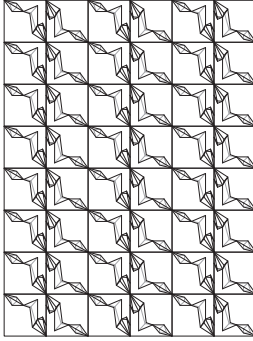

SQUARE Series

FRACTURED EARTH - E

SQ FRACTURED EARTH - E

SQ FIELD

Material:
Ceramic Stoneware
White Body

Dimensions:
4in x 4in

Application:
Interior/Exterior, Wall,
Ceiling

SQUARE Series

FRACTURED EARTH - J

SQ FRACTURED EARTH - J

SQ FIELD

Material:
Ceramic Stoneware
White Body

Dimensions:
4in x 4in

Application:
Interior/Exterior, Wall,
Ceiling

SQUARE Series

FRACTURED EARTH - S

SQ FRACTURED EARTH - S

SQ FIELD

Material:
Ceramic Stoneware
White Body

Dimensions:
4in x 4in

Application:
Interior/Exterior, Wall,
Ceiling

SQUARE Series

FRACTURED EARTH - K

SQ FRACTUED EARTH - K

SQ FIELD

Material:
Ceramic Stoneware
White Body

Dimensions:
4in x 4in

Application:
Interior/Exterior, Wall,
Ceiling