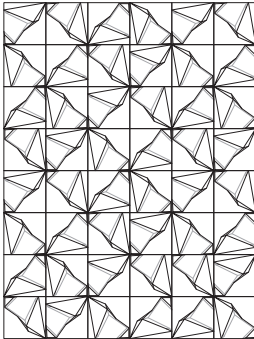

SQUARE Series

FRACTURED EARTH - E

SQ FRACTURED EARTH - E

SQ FIELD

Material:
Ceramic Stoneware
White Body

Dimensions:
4in x 4in

Application:
Interior/Exterior, Wall,
Ceiling

SQUARE Series

FRACTURED EARTH - J

SQ FRACTURED EARTH - J

SQ FIELD

Material:
Ceramic Stoneware
White Body

Dimensions:
4in x 4in

Application:
Interior/Exterior, Wall,
Ceiling

SQUARE Series

FRACTURED EARTH - S

SQ FRACTURED EARTH - S

SQ FIELD

Material:
Ceramic Stoneware
White Body

Dimensions:
4in x 4in

Application:
Interior/Exterior, Wall,
Ceiling

SQUARE Series

FRACTURED EARTH - K

SQ FRACTUED EARTH - K

SQ FIELD

Material:
Ceramic Stoneware
White Body

Dimensions:
4in x 4in

Application:
Interior/Exterior, Wall,
Ceiling