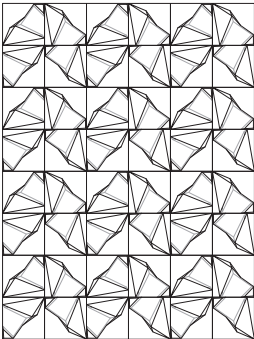

SQUARE Series

FRACTURED EARTH - E

SQ FRACTURED EARTH - E

SQ FIELD

Material:
Ceramic Stoneware
White Body

Dimensions:
4in x 4in

Application:
Interior/Exterior, Wall,
Ceiling

SQUARE Series

FRACTURED EARTH - J

SQ FRACTURED EARTH - J

SQ FIELD

Material:
Ceramic Stoneware
White Body

Dimensions:
4in x 4in

Application:
Interior/Exterior, Wall,
Ceiling

SQUARE Series

FRACTURED EARTH - S

SQ FRACTURED EARTH - S

SQ FIELD

Material:
Ceramic Stoneware
White Body

Dimensions:
4in x 4in

Application:
Interior/Exterior, Wall,
Ceiling

SQUARE Series

FRACTURED EARTH - K

SQ FRACTUED EARTH - K

SQ FIELD

Material:
Ceramic Stoneware
White Body

Dimensions:
4in x 4in

Application:
Interior/Exterior, Wall,
Ceiling