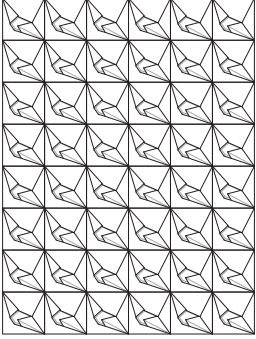

SQUARE Series

FRACTURED EARTH - E

SQ FRACTURED EARTH - E

SQ FIELD

Material:
Ceramic Stoneware
White Body

Dimensions:
4in x 4in

Application:
Interior/Exterior, Wall,
Ceiling

SQUARE Series

FRACTURED EARTH - J

SQ FRACTURED EARTH - J

SQ FIELD

Material:
Ceramic Stoneware
White Body

Dimensions:
4in x 4in

Application:
Interior/Exterior, Wall,
Ceiling

SQUARE Series

FRACTURED EARTH - S

SQ FRACTURED EARTH - S

SQ FIELD

Material:
Ceramic Stoneware
White Body

Dimensions:
4in x 4in

Application:
Interior/Exterior, Wall,
Ceiling

SQUARE Series

FRACTURED EARTH - K

SQ FRACTUED EARTH - K

SQ FIELD

Material:
Ceramic Stoneware
White Body

Dimensions:
4in x 4in

Application:
Interior/Exterior, Wall,
Ceiling