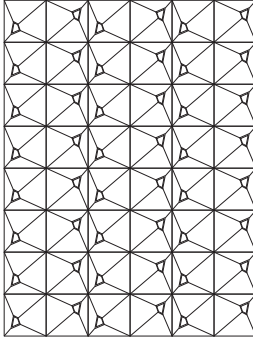

SQUARE Series

FRACTURED EARTH - E

SQ FRACTURED EARTH - E

SQ FIELD

Material:
Ceramic Stoneware
White Body

Dimensions:
4in x 4in

Application:
Interior/Exterior, Wall,
Ceiling

SQUARE Series

FRACTURED EARTH - J

SQ FRACTURED EARTH - J

SQ FIELD

Material:
Ceramic Stoneware
White Body

Dimensions:
4in x 4in

Application:
Interior/Exterior, Wall,
Ceiling

SQUARE Series

FRACTURED EARTH - S

SQ FRACTURED EARTH - S

SQ FIELD

Material:
Ceramic Stoneware
White Body

Dimensions:
4in x 4in

Application:
Interior/Exterior, Wall,
Ceiling

SQUARE Series

FRACTURED EARTH - K

SQ FRACTUED EARTH - K

SQ FIELD

Material:
Ceramic Stoneware
White Body

Dimensions:
4in x 4in

Application:
Interior/Exterior, Wall,
Ceiling