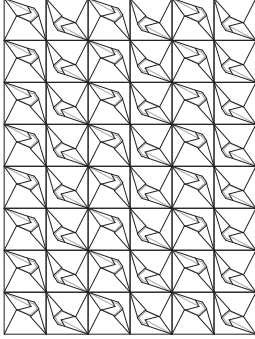

SQUARE Series

FRACTURED EARTH - E

SQ FRACTURED EARTH - E

SQ FIELD

Material:
Ceramic Stoneware
White Body

Dimensions:
4in x 4in

Application:
Interior/Exterior, Wall,
Ceiling

SQUARE Series

FRACTURED EARTH - J

SQ FRACTURED EARTH - J

SQ FIELD

Material:
Ceramic Stoneware
White Body

Dimensions:
4in x 4in

Application:
Interior/Exterior, Wall,
Ceiling

SQUARE Series

FRACTURED EARTH - S

SQ FRACTURED EARTH - S

SQ FIELD

Material:
Ceramic Stoneware
White Body

Dimensions:
4in x 4in

Application:
Interior/Exterior, Wall,
Ceiling

SQUARE Series

FRACTURED EARTH - K

SQ FRACTUED EARTH - K

SQ FIELD

Material:
Ceramic Stoneware
White Body

Dimensions:
4in x 4in

Application:
Interior/Exterior, Wall,
Ceiling