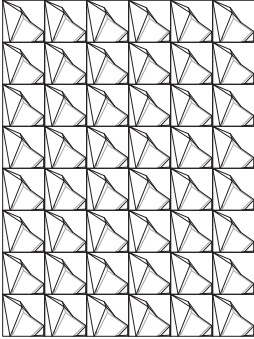

SQUARE Series

FRACTURED EARTH - E

SQ FRACTURED EARTH - E

SQ FIELD

Material:
Ceramic Stoneware
White Body

Dimensions:
4in x 4in

Application:
Interior/Exterior, Wall,
Ceiling

SQUARE Series

FRACTURED EARTH - J

SQ FRACTURED EARTH - J

SQ FIELD

Material:
Ceramic Stoneware
White Body

Dimensions:
4in x 4in

Application:
Interior/Exterior, Wall,
Ceiling

SQUARE Series

FRACTURED EARTH - S

SQ FRACTURED EARTH - S

SQ FIELD

Material:
Ceramic Stoneware
White Body

Dimensions:
4in x 4in

Application:
Interior/Exterior, Wall,
Ceiling

SQUARE Series

FRACTURED EARTH - K

SQ FRACTUED EARTH - K

SQ FIELD

Material:
Ceramic Stoneware
White Body

Dimensions:
4in x 4in

Application:
Interior/Exterior, Wall,
Ceiling