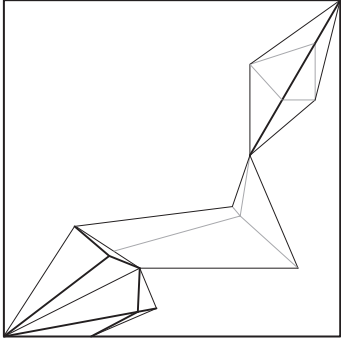

SQUARE Series

FRACTURED EARTH - E

SQ FRACTURED EARTH - E

SQ FIELD

Material:
Ceramic Stoneware
White Body

Dimensions:
4in x 4in

Application:
Interior/Exterior, Wall,
Ceiling

SQUARE Series

FRACTURED EARTH - J

SQ FRACTURED EARTH - J

SQ FIELD

Material:
Ceramic Stoneware
White Body

Dimensions:
4in x 4in

Application:
Interior/Exterior, Wall,
Ceiling

SQUARE Series

FRACTURED EARTH - S

SQ FRACTURED EARTH - S

SQ FIELD

Material:
Ceramic Stoneware
White Body

Dimensions:
4in x 4in

Application:
Interior/Exterior, Wall,
Ceiling

SQUARE Series

FRACTURED EARTH - K

SQ FRACTUED EARTH - K

SQ FIELD

Material:
Ceramic Stoneware
White Body

Dimensions:
4in x 4in

Application:
Interior/Exterior, Wall,
Ceiling