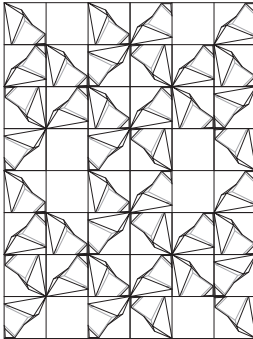

SQUARE Series

FRACTURED EARTH - E

SQ FRACTURED EARTH - E

SQ FIELD

Material:
Ceramic Stoneware
White Body

Dimensions:
4in x 4in

Application:
Interior/Exterior, Wall,
Ceiling

SQUARE Series

FRACTURED EARTH - J

SQ FRACTURED EARTH - J

SQ FIELD

Material:
Ceramic Stoneware
White Body

Dimensions:
4in x 4in

Application:
Interior/Exterior, Wall,
Ceiling

SQUARE Series

FRACTURED EARTH - S

SQ FRACTURED EARTH - S

SQ FIELD

Material:
Ceramic Stoneware
White Body

Dimensions:
4in x 4in

Application:
Interior/Exterior, Wall,
Ceiling

SQUARE Series

FRACTURED EARTH - K

SQ FRACTUED EARTH - K

SQ FIELD

Material:
Ceramic Stoneware
White Body

Dimensions:
4in x 4in

Application:
Interior/Exterior, Wall,
Ceiling