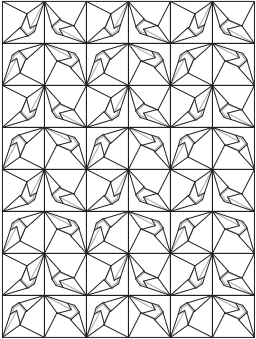

SQUARE Series

FRACTURED EARTH - E

SQ FRACTURED EARTH - E

SQ FIELD

Material:
Ceramic Stoneware
White Body

Dimensions:
4in x 4in

Application:
Interior/Exterior, Wall,
Ceiling

SQUARE Series

FRACTURED EARTH - J

SQ FRACTURED EARTH - J

SQ FIELD

Material:
Ceramic Stoneware
White Body

Dimensions:
4in x 4in

Application:
Interior/Exterior, Wall,
Ceiling

SQUARE Series

FRACTURED EARTH - S

SQ FRACTURED EARTH - S

SQ FIELD

Material:
Ceramic Stoneware
White Body

Dimensions:
4in x 4in

Application:
Interior/Exterior, Wall,
Ceiling

SQUARE Series

FRACTURED EARTH - K

SQ FRACTUED EARTH - K

SQ FIELD

Material:
Ceramic Stoneware
White Body

Dimensions:
4in x 4in

Application:
Interior/Exterior, Wall,
Ceiling