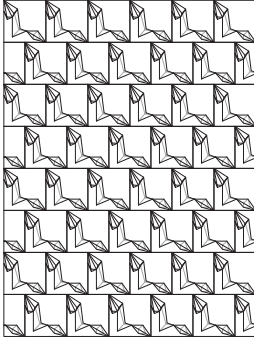

SQUARE Series

FRACTURED EARTH - E

SQ FRACTURED EARTH - E

SQ FIELD

Material:
Ceramic Stoneware
White Body

Dimensions:
4in x 4in

Application:
Interior/Exterior, Wall,
Ceiling

SQUARE Series

FRACTURED EARTH - J

SQ FRACTURED EARTH - J

SQ FIELD

Material:
Ceramic Stoneware
White Body

Dimensions:
4in x 4in

Application:
Interior/Exterior, Wall,
Ceiling

SQUARE Series

FRACTURED EARTH - S

SQ FRACTURED EARTH - S

SQ FIELD

Material:
Ceramic Stoneware
White Body

Dimensions:
4in x 4in

Application:
Interior/Exterior, Wall,
Ceiling

SQUARE Series

FRACTURED EARTH - K

SQ FRACTUED EARTH - K

SQ FIELD

Material:
Ceramic Stoneware
White Body

Dimensions:
4in x 4in

Application:
Interior/Exterior, Wall,
Ceiling