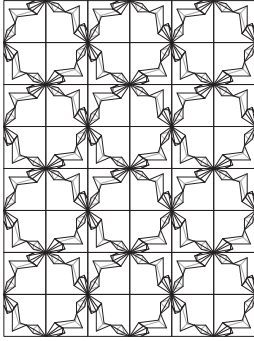

SQUARE Series

FRACTURED EARTH - E

SQ FRACTURED EARTH - E

SQ FIELD

Material:
Ceramic Stoneware
White Body

Dimensions:
4in x 4in

Application:
Interior/Exterior, Wall,
Ceiling

SQUARE Series

FRACTURED EARTH - J

SQ FRACTURED EARTH - J

SQ FIELD

Material:
Ceramic Stoneware
White Body

Dimensions:
4in x 4in

Application:
Interior/Exterior, Wall,
Ceiling

SQUARE Series

FRACTURED EARTH - S

SQ FRACTURED EARTH - S

SQ FIELD

Material:
Ceramic Stoneware
White Body

Dimensions:
4in x 4in

Application:
Interior/Exterior, Wall,
Ceiling

SQUARE Series

FRACTURED EARTH - K

SQ FRACTUED EARTH - K

SQ FIELD

Material:
Ceramic Stoneware
White Body

Dimensions:
4in x 4in

Application:
Interior/Exterior, Wall,
Ceiling