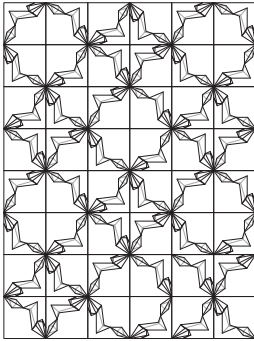

SQUARE Series

FRACTURED EARTH - E

SQ FRACTURED EARTH - E

SQ FIELD

Material:
Ceramic Stoneware
White Body

Dimensions:
4in x 4in

Application:
Interior/Exterior, Wall,
Ceiling

SQUARE Series

FRACTURED EARTH - J

SQ FRACTURED EARTH - J

SQ FIELD

Material:
Ceramic Stoneware
White Body

Dimensions:
4in x 4in

Application:
Interior/Exterior, Wall,
Ceiling

SQUARE Series

FRACTURED EARTH - S

SQ FRACTURED EARTH - S

SQ FIELD

Material:
Ceramic Stoneware
White Body

Dimensions:
4in x 4in

Application:
Interior/Exterior, Wall,
Ceiling

SQUARE Series

FRACTURED EARTH - K

SQ FRACTUED EARTH - K

SQ FIELD

Material:
Ceramic Stoneware
White Body

Dimensions:
4in x 4in

Application:
Interior/Exterior, Wall,
Ceiling