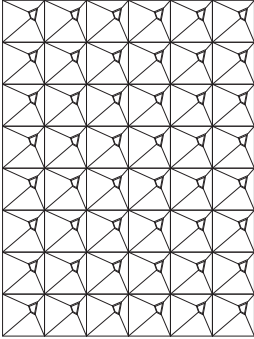

SQUARE Series

FRACTURED EARTH - E

SQ FRACTURED EARTH - E

SQ FIELD

Material:
Ceramic Stoneware
White Body

Dimensions:
4in x 4in

Application:
Interior/Exterior, Wall,
Ceiling

SQUARE Series

FRACTURED EARTH - J

SQ FRACTURED EARTH - J

SQ FIELD

Material:
Ceramic Stoneware
White Body

Dimensions:
4in x 4in

Application:
Interior/Exterior, Wall,
Ceiling

SQUARE Series

FRACTURED EARTH - S

SQ FRACTURED EARTH - S

SQ FIELD

Material:
Ceramic Stoneware
White Body

Dimensions:
4in x 4in

Application:
Interior/Exterior, Wall,
Ceiling

SQUARE Series

FRACTURED EARTH - K

SQ FRACTUED EARTH - K

SQ FIELD

Material:
Ceramic Stoneware
White Body

Dimensions:
4in x 4in

Application:
Interior/Exterior, Wall,
Ceiling