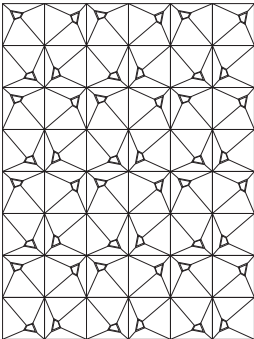

SQUARE Series

FRACTURED EARTH - E

SQ FRACTURED EARTH - E

SQ FIELD

Material:
Ceramic Stoneware
White Body

Dimensions:
4in x 4in

Application:
Interior/Exterior, Wall,
Ceiling

SQUARE Series

FRACTURED EARTH - J

SQ FRACTURED EARTH - J

SQ FIELD

Material:
Ceramic Stoneware
White Body

Dimensions:
4in x 4in

Application:
Interior/Exterior, Wall,
Ceiling

SQUARE Series

FRACTURED EARTH - S

SQ FRACTURED EARTH - S

SQ FIELD

Material:
Ceramic Stoneware
White Body

Dimensions:
4in x 4in

Application:
Interior/Exterior, Wall,
Ceiling

SQUARE Series

FRACTURED EARTH - K

SQ FRACTUED EARTH - K

SQ FIELD

Material:
Ceramic Stoneware
White Body

Dimensions:
4in x 4in

Application:
Interior/Exterior, Wall,
Ceiling