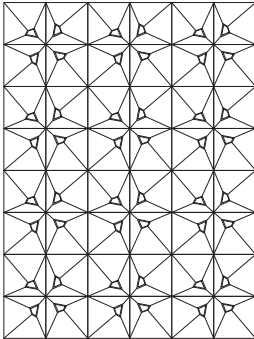

SQUARE Series

FRACTURED EARTH - E

SQ FRACTURED EARTH - E

SQ FIELD

Material:
Ceramic Stoneware
White Body

Dimensions:
4in x 4in

Application:
Interior/Exterior, Wall,
Ceiling

SQUARE Series

FRACTURED EARTH - J

SQ FRACTURED EARTH - J

SQ FIELD

Material:
Ceramic Stoneware
White Body

Dimensions:
4in x 4in

Application:
Interior/Exterior, Wall,
Ceiling

SQUARE Series

FRACTURED EARTH - S

SQ FRACTURED EARTH - S

SQ FIELD

Material:
Ceramic Stoneware
White Body

Dimensions:
4in x 4in

Application:
Interior/Exterior, Wall,
Ceiling

SQUARE Series

FRACTURED EARTH - K

SQ FRACTUED EARTH - K

SQ FIELD

Material:
Ceramic Stoneware
White Body

Dimensions:
4in x 4in

Application:
Interior/Exterior, Wall,
Ceiling