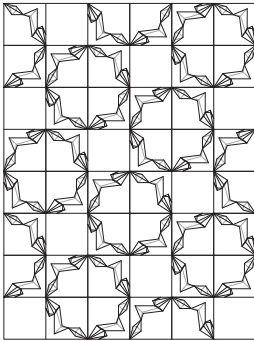

SQUARE Series

FRACTURED EARTH - E

SQ FRACTURED EARTH - E

SQ FIELD

Material:
Ceramic Stoneware
White Body

Dimensions:
4in x 4in

Application:
Interior/Exterior, Wall,
Ceiling

SQUARE Series

FRACTURED EARTH - J

SQ FRACTURED EARTH - J

SQ FIELD

Material:
Ceramic Stoneware
White Body

Dimensions:
4in x 4in

Application:
Interior/Exterior, Wall,
Ceiling

SQUARE Series

FRACTURED EARTH - S

SQ FRACTURED EARTH - S

SQ FIELD

Material:
Ceramic Stoneware
White Body

Dimensions:
4in x 4in

Application:
Interior/Exterior, Wall,
Ceiling

SQUARE Series

FRACTURED EARTH - K

SQ FRACTUED EARTH - K

SQ FIELD

Material:
Ceramic Stoneware
White Body

Dimensions:
4in x 4in

Application:
Interior/Exterior, Wall,
Ceiling