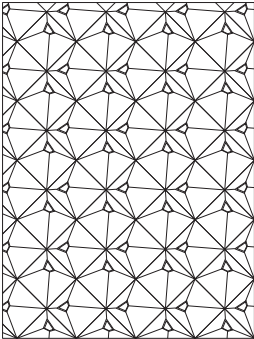

SQUARE Series

FRACTURED EARTH - E

SQ FRACTURED EARTH - E

SQ FIELD

Material:
Ceramic Stoneware
White Body

Dimensions:
4in x 4in

Application:
Interior/Exterior, Wall,
Ceiling

SQUARE Series

FRACTURED EARTH - J

SQ FRACTURED EARTH - J

SQ FIELD

Material:
Ceramic Stoneware
White Body

Dimensions:
4in x 4in

Application:
Interior/Exterior, Wall,
Ceiling

SQUARE Series

FRACTURED EARTH - S

SQ FRACTURED EARTH - S

SQ FIELD

Material:
Ceramic Stoneware
White Body

Dimensions:
4in x 4in

Application:
Interior/Exterior, Wall,
Ceiling

SQUARE Series

FRACTURED EARTH - K

SQ FRACTUED EARTH - K

SQ FIELD

Material:
Ceramic Stoneware
White Body

Dimensions:
4in x 4in

Application:
Interior/Exterior, Wall,
Ceiling