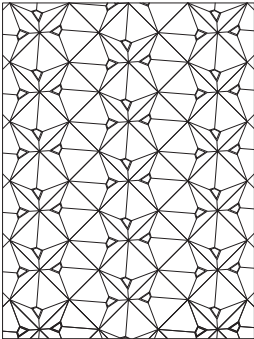

SQUARE Series

FRACTURED EARTH - E

SQ FRACTURED EARTH - E

SQ FIELD

Material:
Ceramic Stoneware
White Body

Dimensions:
4in x 4in

Application:
Interior/Exterior, Wall,
Ceiling

SQUARE Series

FRACTURED EARTH - J

SQ FRACTURED EARTH - J

SQ FIELD

Material:
Ceramic Stoneware
White Body

Dimensions:
4in x 4in

Application:
Interior/Exterior, Wall,
Ceiling

SQUARE Series

FRACTURED EARTH - S

SQ FRACTURED EARTH - S

SQ FIELD

Material:
Ceramic Stoneware
White Body

Dimensions:
4in x 4in

Application:
Interior/Exterior, Wall,
Ceiling

SQUARE Series

FRACTURED EARTH - K

SQ FRACTUED EARTH - K

SQ FIELD

Material:
Ceramic Stoneware
White Body

Dimensions:
4in x 4in

Application:
Interior/Exterior, Wall,
Ceiling