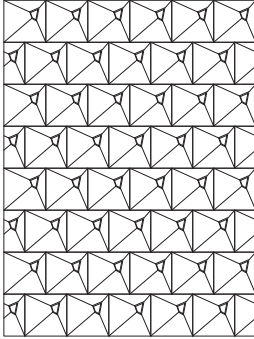

SQUARE Series

FRACTURED EARTH - E

SQ FRACTURED EARTH - E

SQ FIELD

Material:
Ceramic Stoneware
White Body

Dimensions:
4in x 4in

Application:
Interior/Exterior, Wall,
Ceiling

SQUARE Series

FRACTURED EARTH - J

SQ FRACTURED EARTH - J

SQ FIELD

Material:
Ceramic Stoneware
White Body

Dimensions:
4in x 4in

Application:
Interior/Exterior, Wall,
Ceiling

SQUARE Series

FRACTURED EARTH - S

SQ FRACTURED EARTH - S

SQ FIELD

Material:
Ceramic Stoneware
White Body

Dimensions:
4in x 4in

Application:
Interior/Exterior, Wall,
Ceiling

SQUARE Series

FRACTURED EARTH - K

SQ FRACTUED EARTH - K

SQ FIELD

Material:
Ceramic Stoneware
White Body

Dimensions:
4in x 4in

Application:
Interior/Exterior, Wall,
Ceiling