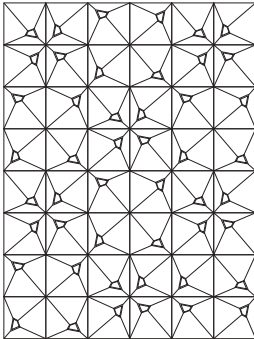

SQUARE Series

FRACTURED EARTH - E

SQ FRACTURED EARTH - E

SQ FIELD

Material:
Ceramic Stoneware
White Body

Dimensions:
4in x 4in

Application:
Interior/Exterior, Wall,
Ceiling

SQUARE Series

FRACTURED EARTH - J

SQ FRACTURED EARTH - J

SQ FIELD

Material:
Ceramic Stoneware
White Body

Dimensions:
4in x 4in

Application:
Interior/Exterior, Wall,
Ceiling

SQUARE Series

FRACTURED EARTH - S

SQ FRACTURED EARTH - S

SQ FIELD

Material:
Ceramic Stoneware
White Body

Dimensions:
4in x 4in

Application:
Interior/Exterior, Wall,
Ceiling

SQUARE Series

FRACTURED EARTH - K

SQ FRACTUED EARTH - K

SQ FIELD

Material:
Ceramic Stoneware
White Body

Dimensions:
4in x 4in

Application:
Interior/Exterior, Wall,
Ceiling