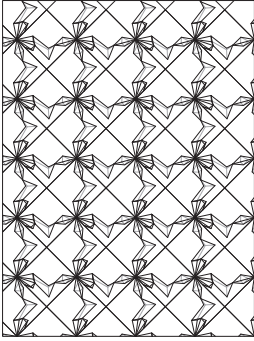

SQUARE Series

FRACTURED EARTH - E

SQ FRACTURED EARTH - E

SQ FIELD

Material:
Ceramic Stoneware
White Body

Dimensions:
4in x 4in

Application:
Interior/Exterior, Wall,
Ceiling

SQUARE Series

FRACTURED EARTH - J

SQ FRACTURED EARTH - J

SQ FIELD

Material:
Ceramic Stoneware
White Body

Dimensions:
4in x 4in

Application:
Interior/Exterior, Wall,
Ceiling

SQUARE Series

FRACTURED EARTH - S

SQ FRACTURED EARTH - S

SQ FIELD

Material:
Ceramic Stoneware
White Body

Dimensions:
4in x 4in

Application:
Interior/Exterior, Wall,
Ceiling

SQUARE Series

FRACTURED EARTH - K

SQ FRACTUED EARTH - K

SQ FIELD

Material:
Ceramic Stoneware
White Body

Dimensions:
4in x 4in

Application:
Interior/Exterior, Wall,
Ceiling