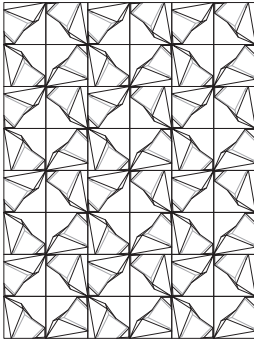

SQUARE Series

FRACTURED EARTH - E

SQ FRACTURED EARTH - E

SQ FIELD

Material:
Ceramic Stoneware
White Body

Dimensions:
4in x 4in

Application:
Interior/Exterior, Wall,
Ceiling

SQUARE Series

FRACTURED EARTH - J

SQ FRACTURED EARTH - J

SQ FIELD

Material:
Ceramic Stoneware
White Body

Dimensions:
4in x 4in

Application:
Interior/Exterior, Wall,
Ceiling

SQUARE Series

FRACTURED EARTH - S

SQ FRACTURED EARTH - S

SQ FIELD

Material:
Ceramic Stoneware
White Body

Dimensions:
4in x 4in

Application:
Interior/Exterior, Wall,
Ceiling

SQUARE Series

FRACTURED EARTH - K

SQ FRACTUED EARTH - K

SQ FIELD

Material:
Ceramic Stoneware
White Body

Dimensions:
4in x 4in

Application:
Interior/Exterior, Wall,
Ceiling