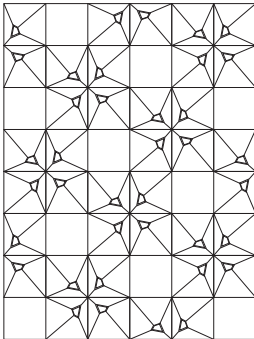

SQUARE Series

FRACTURED EARTH - E

SQ FRACTURED EARTH - E

SQ FIELD

Material:
Ceramic Stoneware
White Body

Dimensions:
4in x 4in

Application:
Interior/Exterior, Wall,
Ceiling

SQUARE Series

FRACTURED EARTH - J

SQ FRACTURED EARTH - J

SQ FIELD

Material:
Ceramic Stoneware
White Body

Dimensions:
4in x 4in

Application:
Interior/Exterior, Wall,
Ceiling

SQUARE Series

FRACTURED EARTH - S

SQ FRACTURED EARTH - S

SQ FIELD

Material:
Ceramic Stoneware
White Body

Dimensions:
4in x 4in

Application:
Interior/Exterior, Wall,
Ceiling

SQUARE Series

FRACTURED EARTH - K

SQ FRACTUED EARTH - K

SQ FIELD

Material:
Ceramic Stoneware
White Body

Dimensions:
4in x 4in

Application:
Interior/Exterior, Wall,
Ceiling