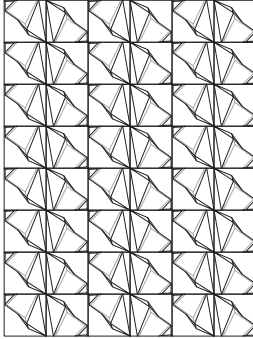

SQUARE Series

FRACTURED EARTH - E

SQ FRACTURED EARTH - E

SQ FIELD

Material:
Ceramic Stoneware
White Body

Dimensions:
4in x 4in

Application:
Interior/Exterior, Wall,
Ceiling

SQUARE Series

FRACTURED EARTH - J

SQ FRACTURED EARTH - J

SQ FIELD

Material:
Ceramic Stoneware
White Body

Dimensions:
4in x 4in

Application:
Interior/Exterior, Wall,
Ceiling

SQUARE Series

FRACTURED EARTH - S

SQ FRACTURED EARTH - S

SQ FIELD

Material:
Ceramic Stoneware
White Body

Dimensions:
4in x 4in

Application:
Interior/Exterior, Wall,
Ceiling

SQUARE Series

FRACTURED EARTH - K

SQ FRACTUED EARTH - K

SQ FIELD

Material:
Ceramic Stoneware
White Body

Dimensions:
4in x 4in

Application:
Interior/Exterior, Wall,
Ceiling