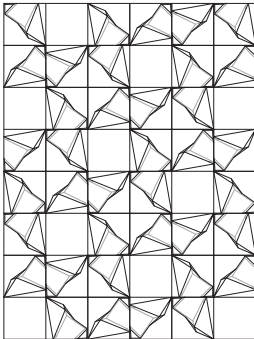

SQUARE Series

FRACTURED EARTH - E

SQ FRACTURED EARTH - E

SQ FIELD

Material:
Ceramic Stoneware
White Body

Dimensions:
4in x 4in

Application:
Interior/Exterior, Wall,
Ceiling

SQUARE Series

FRACTURED EARTH - J

SQ FRACTURED EARTH - J

SQ FIELD

Material:
Ceramic Stoneware
White Body

Dimensions:
4in x 4in

Application:
Interior/Exterior, Wall,
Ceiling

SQUARE Series

FRACTURED EARTH - S

SQ FRACTURED EARTH - S

SQ FIELD

Material:
Ceramic Stoneware
White Body

Dimensions:
4in x 4in

Application:
Interior/Exterior, Wall,
Ceiling

SQUARE Series

FRACTURED EARTH - K

SQ FRACTUED EARTH - K

SQ FIELD

Material:
Ceramic Stoneware
White Body

Dimensions:
4in x 4in

Application:
Interior/Exterior, Wall,
Ceiling