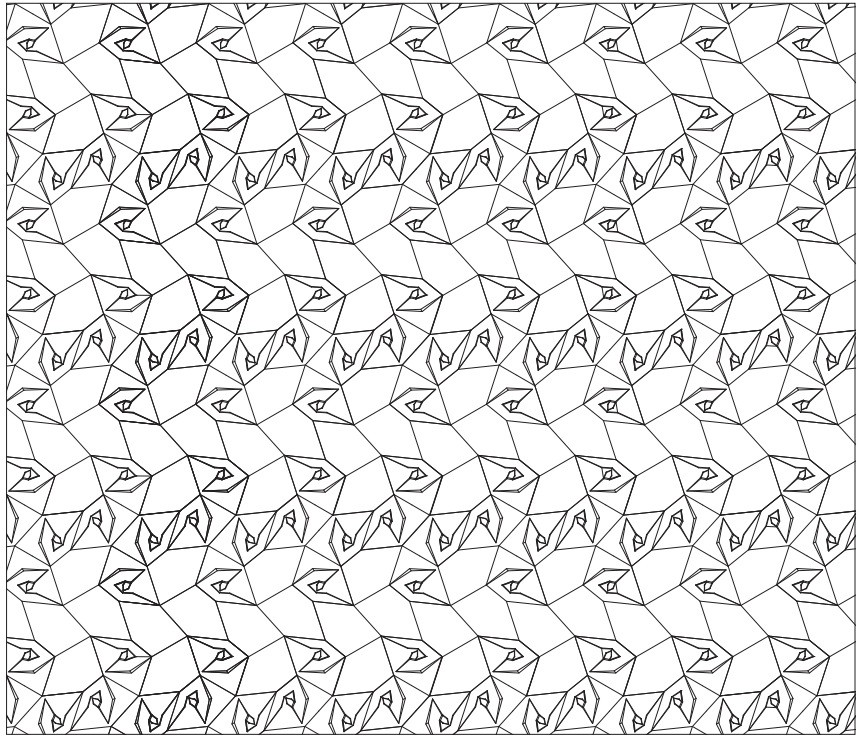

# PENTA1 Series

REMUS RECURSIVE  
ROMULUS FIELD

PENTA1 REMUS RECURSIVE

PENTA1 ROMULUS FIELD

WHILE OUR OTHER TILES HAVE MULTIPLE PATTERNS, ALL PENTAGON TILES HAVE ONE SET PATTERN. IN THE ROMA SERIES, THE PATTERN IS CREATED BY ALTERNATING BANDS OF REMUS RECURSIVE AND ROMULUS FIELD TILES.

Material:  
Ceramic Stoneware  
White Body

Dimensions:  
6-1/4 in x 4-7/8 in

Application:  
Interior/Exterior, Wall,  
Ceiling

[www.startile.la](http://www.startile.la)

HANDMADE IN LOS ANGELES

# PENTA2 Series

ODYSSEUS FIRE  
PENELOPE MATCH

PENTA2 ODYSSEUS  
FIRE

PENTA2 PENELOPE  
MATCH

WHILE OUR OTHER TILES HAVE MULTIPLE PATTERNS, ALL PENTAGON TILES HAVE ONE SET PATTERN. IN THE ITHACA SERIES, THE PATTERN IS CREATED BY ALTERNATING BANDS OF ODYSSEUS FIRE AND PENELOPE MATCH TILES.

Material:  
Ceramic Stoneware  
White Body

Dimensions:  
6 in x 3-3/4 in

Application:  
Interior/Exterior, Wall,  
Ceiling

[www.startile.la](http://www.startile.la)

HANDMADE IN LOS ANGELES