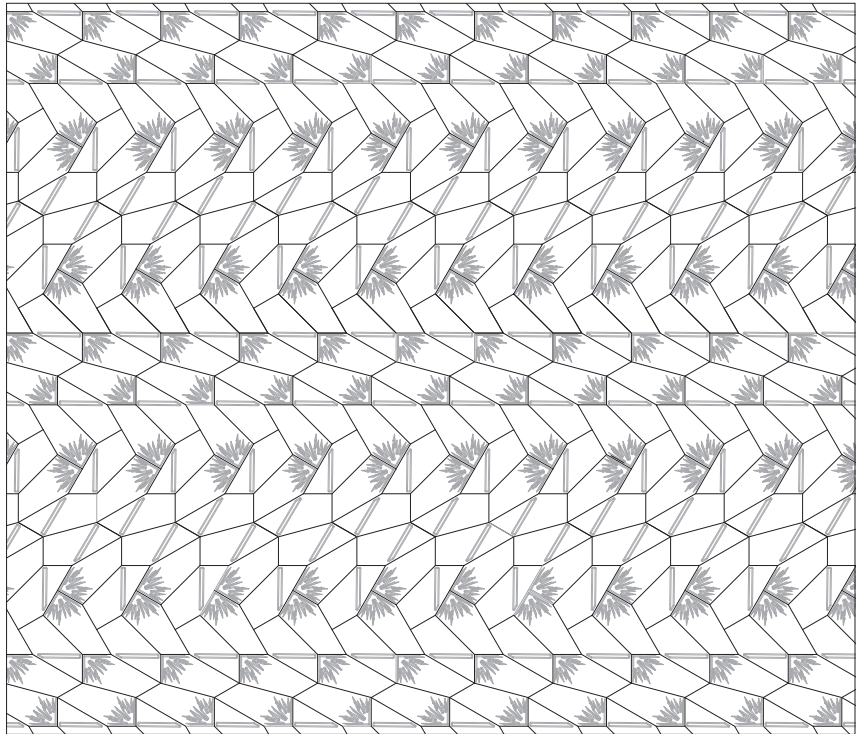

# PENTA1 Series

REMUS RECURSIVE  
ROMULUS FIELD

PENTA1 REMUS RECURSIVE

PENTA1 ROMULUS FIELD

WHILE OUR OTHER TILES HAVE MULTIPLE PATTERNS, ALL PENTAGON TILES HAVE ONE SET PATTERN. IN THE ROMA SERIES, THE PATTERN IS CREATED BY ALTERNATING BANDS OF REMUS RECURSIVE AND ROMULUS FIELD TILES.

Material:  
Ceramic Stoneware  
White Body

Dimensions:  
6-1/4 in x 4-7/8 in

Application:  
Interior/Exterior, Wall,  
Ceiling

[www.startile.la](http://www.startile.la)

HANDMADE IN LOS ANGELES

# PENTA2 Series

ODYSSEUS FIRE  
PENELOPE MATCH

PENTA2 ODYSSEUS  
FIRE

PENTA2 PENELOPE  
MATCH

WHILE OUR OTHER TILES HAVE MULTIPLE PATTERNS, ALL PENTAGON TILES HAVE ONE SET PATTERN. IN THE ITHACA SERIES, THE PATTERN IS CREATED BY ALTERNATING BANDS OF ODYSSEUS FIRE AND PENELOPE MATCH TILES.

Material:  
Ceramic Stoneware  
White Body

Dimensions:  
6 in x 3-3/4 in

Application:  
Interior/Exterior, Wall,  
Ceiling

[www.startile.la](http://www.startile.la)

HANDMADE IN LOS ANGELES